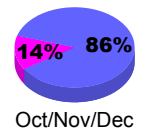

Gender Comparison 2008-2009