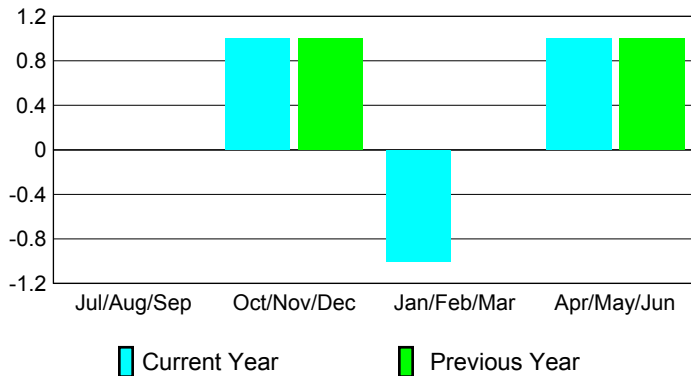

2008-2009 GMT Quarterly Report for District (or Undistricted) **District 1081B1**

GMT: **FEDERICO STEINHAUS**

Location: **ITALY**

GMT CA: **4**

CLUBS

Club Results 2008-2009

Clubs 2007-2008

Month	New Club Goal	Actual New Clubs	Actual Dropped Clubs	Gain/Loss of Clubs	Gain/Loss of Clubs
Jul/Aug/Sep	0	0	0	0	0
Oct/Nov/Dec	1	1	0	1	1
Jan/Feb/Mar	0	-1	0	-1	0
Apr/May/June	0	1	0	1	1
Totals	1	1	0	1	2

Club Results 2008-2009

Goal, New, Dropped, Gain/Loss

Comparison of Club Gain/Loss

Current Year Compared to the Previous Year

YTD Status Quo Clubs 2008-2009

Status Quo Clubs Compared to Status Quo Members

MEMBERSHIP

Membership Results 2008-2009

Membership 2007-2008

Month	Net Memb Goal	Actual New Memb	Actual Dropped Memb	Gain/Loss of Memb	Gain/Loss of Memb
Jul/Aug/Sep	0	25	-35	-10	-5
Oct/Nov/Dec	20	46	-35	11	18
Jan/Feb/Mar	0	38	-23	15	22
Apr/May/June	0	36	-70	-34	27
Totals	20	145	-163	-18	62

Membership Results 2008-2009

Goal, New, Dropped, Gain/Loss

Comparison of Membership Gain/Loss

Current Year Compared to the Previous Year

Gender Comparison 2008-2009

Male

Female