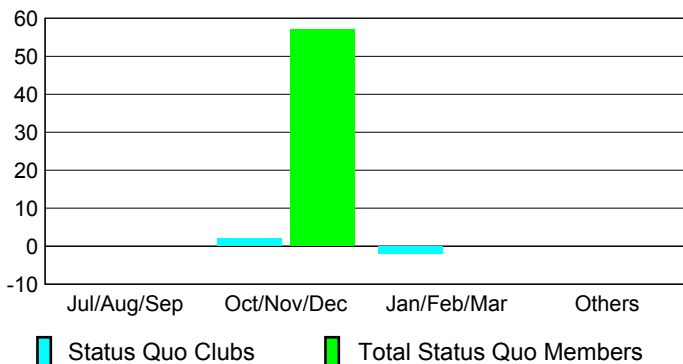

YTD Status Quo Clubs 2008-2009

Status Quo Clubs Compared to Status Quo Members

MEMBERSHIP

Membership Results 2008-2009

Membership 2007-2008

Month	Net Memb Goal	Actual New Memb	Actual Dropped Memb	Gain/Loss of Memb	Gain/Loss of Memb
Jul/Aug/Sep	0	25	-35	-10	-5
Oct/Nov/Dec	20	46	-35	11	18
Jan/Feb/Mar	0	38	-23	15	22
Apr/May/June	0	36	-70	-34	27
Totals	20	145	-163	-18	62