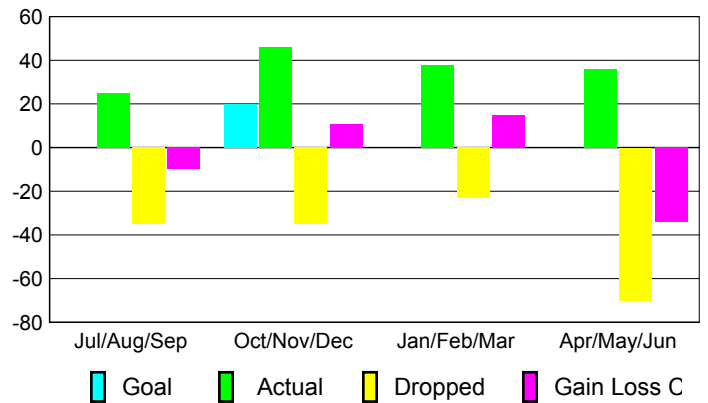

Membership Results 2008-2009

Goal, New, Dropped, Gain/Loss

Comparison of Membership Gain/Loss

Current Year Compared to the Previous Year