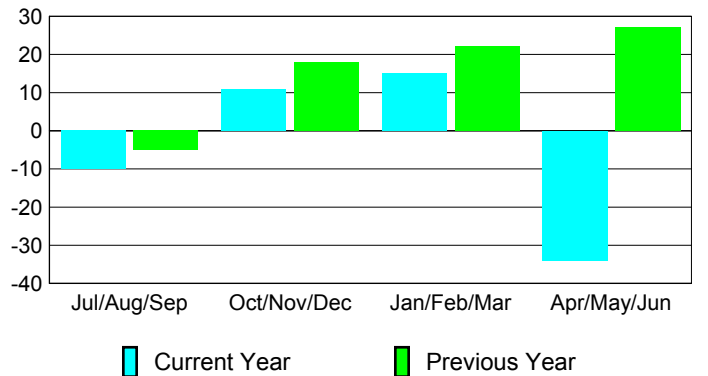

Gender Comparison 2008-2009

Male

Female