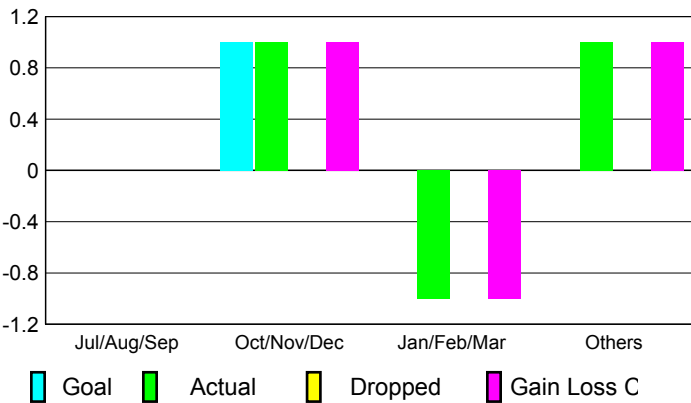

2008-2009 GMT Quarterly Report for District (or Undistricted) **District 1081B1**

GMT: **FEDERICO STEINHAUS**

Location: **ITALY**

GMT CA: **4**

CLUBS

Club Results 2008-2009

Clubs 2007-2008

Month	New Club Goal	Actual New Clubs	Actual Dropped Clubs	Gain/Loss of Clubs	Gain/Loss of Clubs
Jul/Aug/Sep	0	0	0	0	0
Oct/Nov/Dec	1	1	0	1	1
Jan/Feb/Mar	0	-1	0	-1	0
Apr/May/June	0	1	0	1	1
Totals	1	1	0	1	2

Club Results 2008-2009

Goal, New, Dropped, Gain/Loss

Comparison of Club Gain/Loss

Current Year Compared to the Previous Year