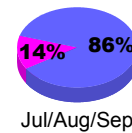

Gender Comparison 2008-2009